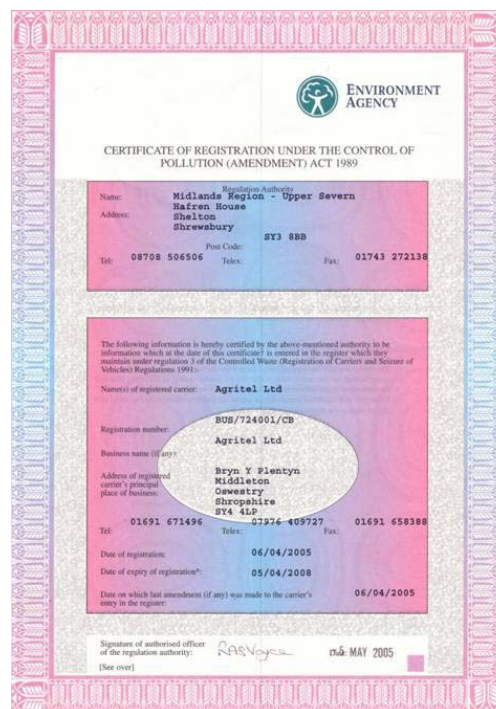

Agritel is a certified broker and carrier of waste

- Can provide registration for exemption certificates for baling activity (Paragraph 7 Schedule 3)
- Will provide waste transfer notes
- Ensures that your farm fully satisfies its environmental compliance